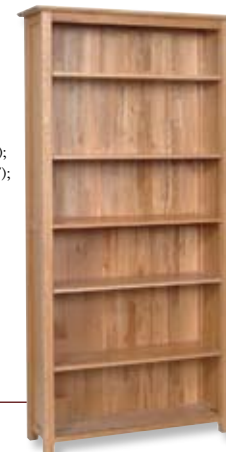

ND40 4' 6" Dresser Top
H 1230mm (48½");
W 1380mm (54¼");
D 315mm (12½")

NK50 6' Bookcase
H 2000mm (78¾"); W 980mm (38½");
D 318mm (12½")