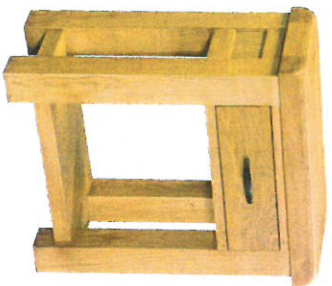

**CGM005**  
Large Sideboard with 4 Drawers and 3 Doors

H	930mm (36 3/4")
W	1690mm (66 1/2")
D	440mm (17 3/8")

**CGM007**  
Large TV Unit

H	570mm (22 3/4")
W	1190mm (46 7/8")
D	440mm (17 3/8")

**CGM008**  
Extra Large TV Unit

H	570mm (22 3/4")
W	1690mm (66 1/2")
D	440mm (17 3/8")

**CGM006**  
Extra Large Sideboard with 6 Drawers and 4 Doors

H	930mm (36 3/4")
W	2190mm (86 1/4")
D	440mm (17 3/8")

70mm Thick Chunky Tops

Dark Metal Handle

Finished in wax

**CGM011**  
**1 Drawer Console Table**  
 H 800mm (31 1/2")  
 W 690mm (27 1/2")  
 D 350mm (13 3/4")

**CGM012**  
**2 Drawer Console Table**  
 H 800mm (31 1/2")  
 W 1250mm (49 1/2")  
 D 350mm (13 3/4")

**CGM013**  
**Large Bookcase with 2 Drawers**  
 H 1900mm (74 3/4")  
 W 1190mm (46 3/4")  
 D 370mm (14 1/2")

**CGM009**  
**Coffee Table with Shelf**  
 H 500mm (19 3/4")  
 W 1200mm (47 1/2")  
 D 650mm (25 1/2")