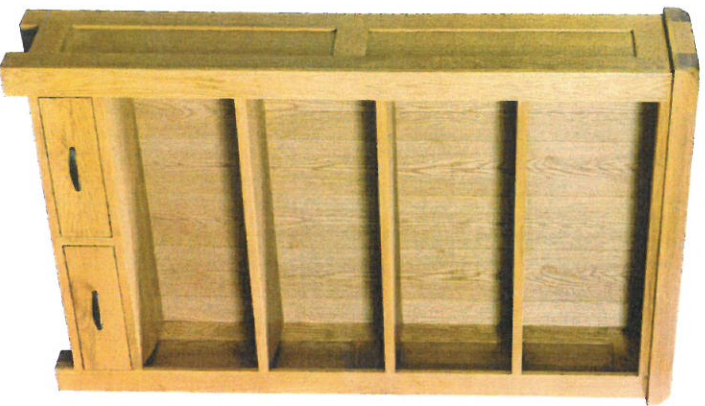

**CGM005**  
Large Sideboard with 4 Drawers and 3 Doors

H	930mm (36 3/4")
W	1690mm (66 1/2")
D	440mm (17 3/8")

**CGM007**  
Large TV Unit

H	570mm (22 3/4")
W	1190mm (46 7/8")
D	440mm (17 3/8")

**CGM008**  
Extra Large TV Unit

H	570mm (22 3/4")
W	1690mm (66 1/2")
D	440mm (17 3/8")

**CGM006**  
Extra Large Sideboard with 6 Drawers and 4 Doors

H	930mm (36 3/4")
W	2190mm (86 1/4")
D	440mm (17 3/8")

70mm Thick Chunky Tops

Dark Metal Handle

Finished in wax

**CGM011**  
**1 Drawer Console Table**  
 H 800mm (31 1/2")  
 W 690mm (27 1/2")  
 D 350mm (13 3/4")

**CGM012**  
**2 Drawer Console Table**  
 H 800mm (31 1/2")  
 W 1250mm (49 1/2")  
 D 350mm (13 3/4")

**CGM013**  
**Large Bookcase with 2 Drawers**  
 H 1900mm (74 3/4")  
 W 1190mm (46 3/4")  
 D 370mm (14 1/2")

**CGM009**  
**Coffee Table with Shelf**  
 H 500mm (19 3/4")  
 W 1200mm (47 1/2")  
 D 650mm (25 1/2")